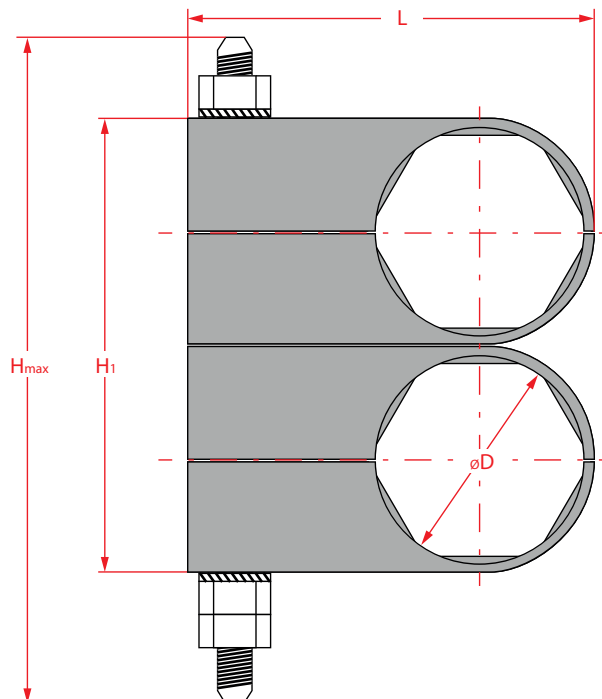

Cable mount for section 40x22 mm flat bars

Material: stainless steel, polyamide with black glass fiber, resistant to UV radiation

FBU

COMPATIBLE WITH

FFB

KU

KUs

Compatible with CU; FBU; FFB.