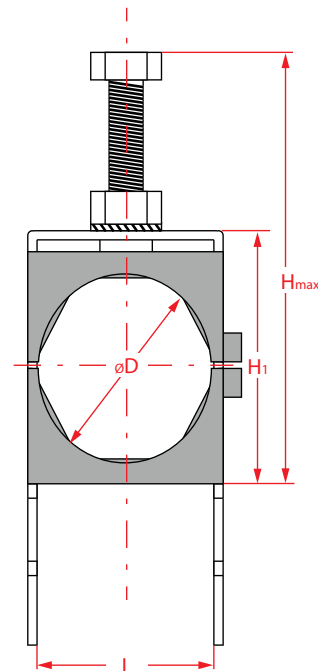

Cable clamps mounts for sections 40 x 22 mm, PC; flat bars 3-12 mm; round 3-12 mm

Material: Stainless steel

Polyamide with black glass fiber, resistant to UV radiation

FCE

PC - compatible with PC10-40.

STANDARD