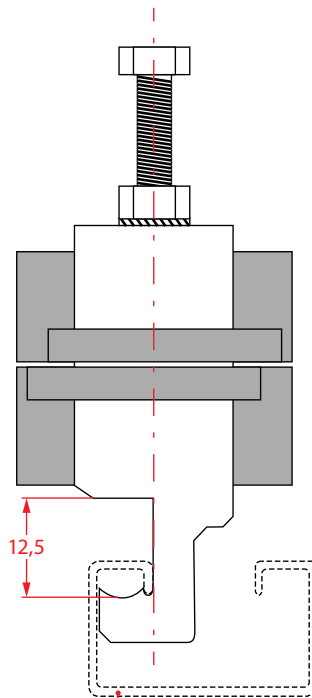

Cable clamps mounts for sections 40 x 22 mm, PC; flat bars 3-12 mm; round 3-12 mm

Material: Stainless steel

Polyamide with black glass fiber, resistant to UV radiation

FCE

PC - compatible with PC10-40.

STANDARD