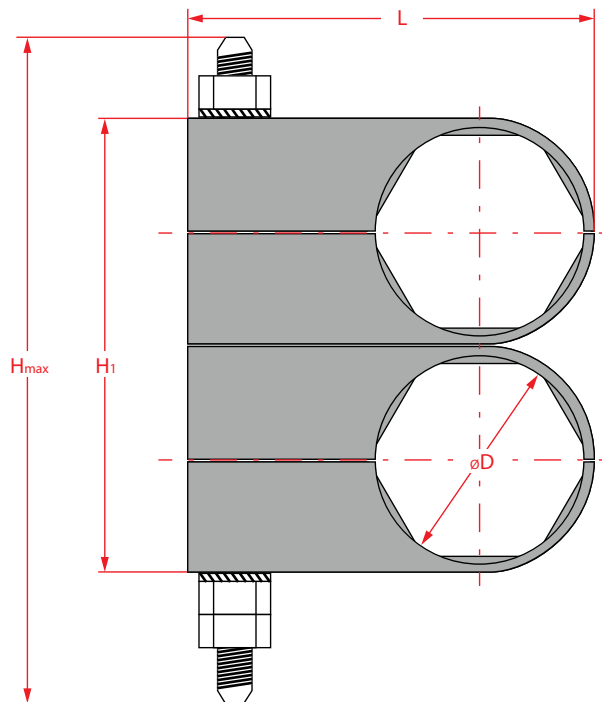

Cable mount for section 40x22 mm flat bars

Material: stainless steel, polyamide with black glass fiber, resistant to UV radiation

FBU

COMPATIBLE WITH

FFB

KU

KUs

Compatible with CU; FBU; FFB.